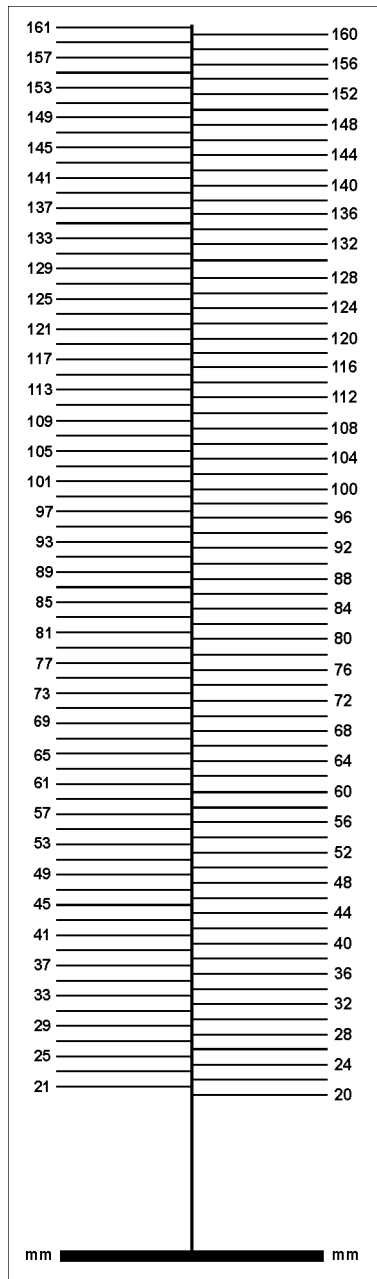

Stamp Mount Scale

Common Pre-Cut Mounts

Here are the most popular pre-cut mount sizes for U.S. stamps. The dimensions relate to the measurement of the size of the stamp width and height in mm. *Actual mount size will be slightly larger to accommodate the stamp.*

22 x 25	US Vertical Definitives
25 x 22	US Horizontal Definitives
25 x 27	Famous Americans
25 x 40	US Vertical Commemoratives
40 x 25	US Horizontal Commemoratives

Place the bottom of your stamp so the perforations are just touching the baseline. The first clear line that you can read is the proper mount size.

Note: your printer settings need to print this page at 100% otherwise the mount gage will not be accurate.