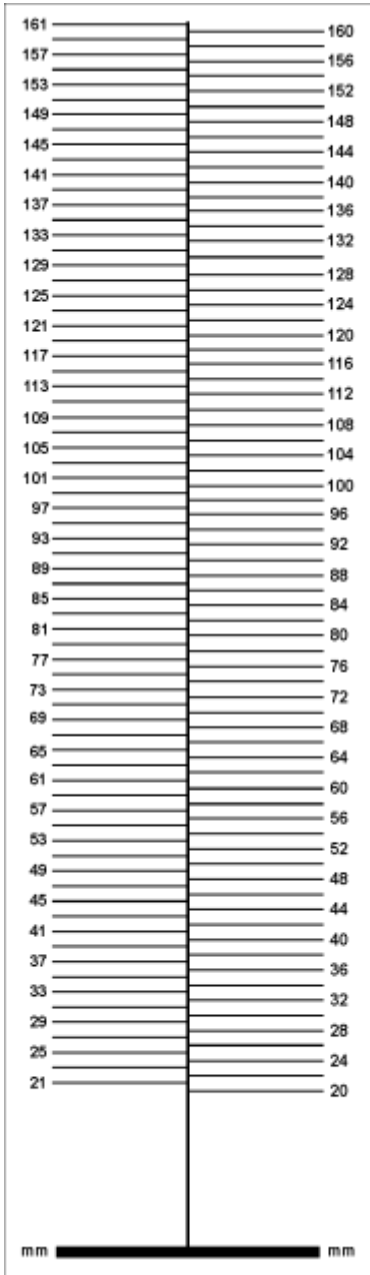

Stamp Mount Scale

Common Pre-Cut Mounts

Here are the most popular pre-cut mount sizes for U.S. stamps. The dimensions relate to the measurement of the size of the stamp width and height in mm. *Actual mount size will be slightly larger to accommodate the stamp.*

22 x 25 US Vertical Definitives

25 x 22 US Horizontal Definitives

25 x 27 Famous Americans

25 x 40 US Vertical Commemoratives

40 x 25 US Horizontal Commemoratives

Place the bottom of your stamp so the perforations are just touching the baseline. The first clear line that you can read is the proper mount size.

Note: your printer settings need to print this page at 100% otherwise the mount gauge will not be accurate.